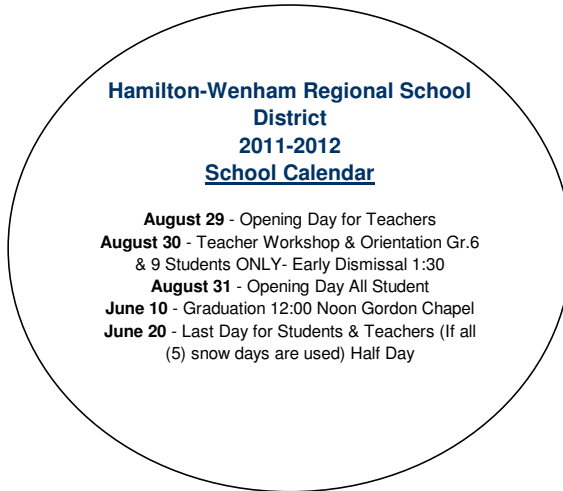

**HAMILTON-WENHAM REGIONAL SCHOOL DISTRICT
2011-2012 CALENDAR**

APPROVED 11 05 09

August 2011						
Su	M	Tu	W	Th	F	Sa
	1	2	3	4	5	6
7	8	9	10	11	12	13
14	15	16	17	18	19	20
21	22	23	24	25	26	27
28	29	30	31			

September 2011						
Su	M	Tu	W	Th	F	Sa
				1	NS	3
4	H	6	7	8	9	10
11	12	13	14	15	16	17
18	19	20	21	22	23	24
25	26	27	28	29	30	

October 2011						
Su	M	Tu	W	Th	F	Sa
						1
2	3	4	5	6	7	8
9	H	11	12	13	14	15
16	17	18	19	20	21	22
23	24	25	26	PTC	28	29
30	31					

November 2011						
Su	M	Tu	W	Th	F	Sa
		1	2	3	4	5
6	7	8	9	SDNS	H	12
13	14	15	16	17	18	19
20	21	22	ERAL	H	H	26
27	28	29	30			

December 2011						
Su	M	Tu	W	Th	F	Sa
				1	2	3
4	5	6	7	8	9	10
11	12	13	14	15	16	17
18	19	20	21	22	ERAL	24
25	V	V	V	V	V	31

January 2012						
Su	M	Tu	W	Th	F	Sa
1	V	3	4	5	6	7
8	9	10	11	12	13	14
15	H	17	18	19	20	21
22	23	24	25	26	27	28
29	30	31				

HOLIDAYS & OTHER NO SCHOOL DAYS

- **September 2** No School
- **September 5** Labor Day
- **October 10** Columbus Day
- **October 27** Elementary Only - Teacher/Parent Conference
- **November 10** Teacher Workshop Day
- **November 11** Veterans' Day
- **November 23** Thanksgiving Recess - ERAL
- **November 24 & 25** Thanksgiving Day Recess
- **December 23** Winter Recess Begins - ERAL
- **December 24 - January 2** Winter Holiday Recess
- **January 16** Martin Luther Kind Day
- **February 20 - 24** Presidents' Day & Mid-winter Vacation
- **February/March** Presidential Primary (Date to be determined)
- **April 16 - 20** Patriots' Day - Spring Vacation
- **May 28** - Memorial Day

RELIGIOUS OBSERVANCES-SCHOOL IN SESSION

- **There will be no tests or quizzes during religious observances*
- **September 29 - 30** Rosh Hashanah*
- **October 8** Yom Kippur*
- **April 6** Good Friday

**All Jewish Holidays begin at sundown, the evening prior to the day of the holiday

DISMISSAL TIMES	
Staff Development - Wednesdays:	Elementary 12:45 PM MS/HS 1:30 PM
ERAL - No Lunch - Elementary	11:15 AM MS/HS 12:05 PM

February 2012						
Su	M	Tu	W	Th	F	Sa
			1	2	3	4
5	6	7	8	9	10	11
12	13	14	15	16	17	18
19	V	V	V	V	V	25
26	27	28	29			

March 2012						
Su	M	Tu	W	Th	F	Sa
				1	2	3
4	5	6	7	8	9	10
11	12	13	14	15	16	17
18	19	20	21	22	23	24
25	26	27	28	29	30	31

April 2012						
Su	M	Tu	W	Th	F	Sa
1	2	3	4	5	6	7
8	9	10	11	12	13	14
15	V	V	V	V	V	21
22	23	24	25	26	27	28
29	30					

May 2012						
Su	M	Tu	W	Th	F	Sa
		1	2	3	4	5
6	7	8	9	10	11	12
13	14	15	16	17	18	19
20	21	22	23	24	25	26
27	H	29	30	31		

June 2012						
Su	M	Tu	W	Th	F	Sa
					1	2
3	4	5	6	7	8	9
★	11	12	13	14	15	16
17	18	19	20	21	22	23
24	25	26	27	28	29	30

July 2012						
Su	M	Tu	W	Th	F	Sa
1	2	3	4	5	6	7
8	9	10	11	12	13	14
15	16	17	18	19	20	21
22	23	24	25	26	27	28
29	30	31				

KEY GUIDE

- ERAL: Early Release/All Levels
- SDNS: Staff Development -No Students
- ★ High School Graduation
- H: Holiday
- PTC: Parent/Teacher Conference Elementary Only
- V: Vacation
- NS: No School